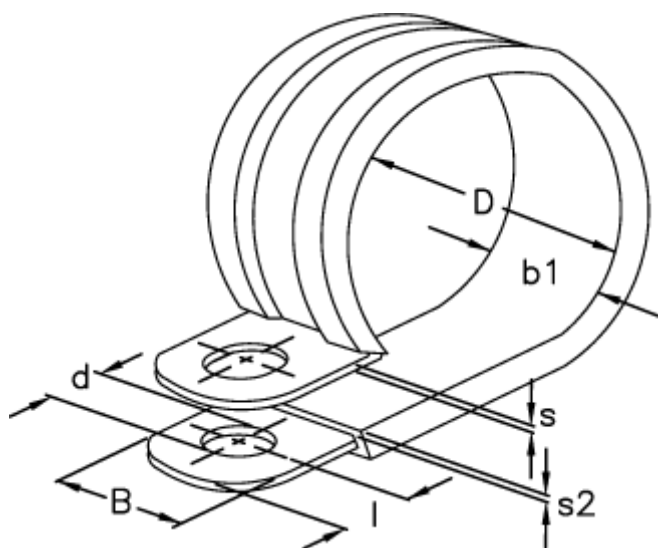

Article number: 029457112014

Description: Norma pipe retaining clip  
RLGU 1. 14/12 W1

## Measures

---

b1	= 15.0
d	= 6.4
Diameter D	= 14
l	= 6
s	= 0.8
s2	= 1.2
Width B	= 12